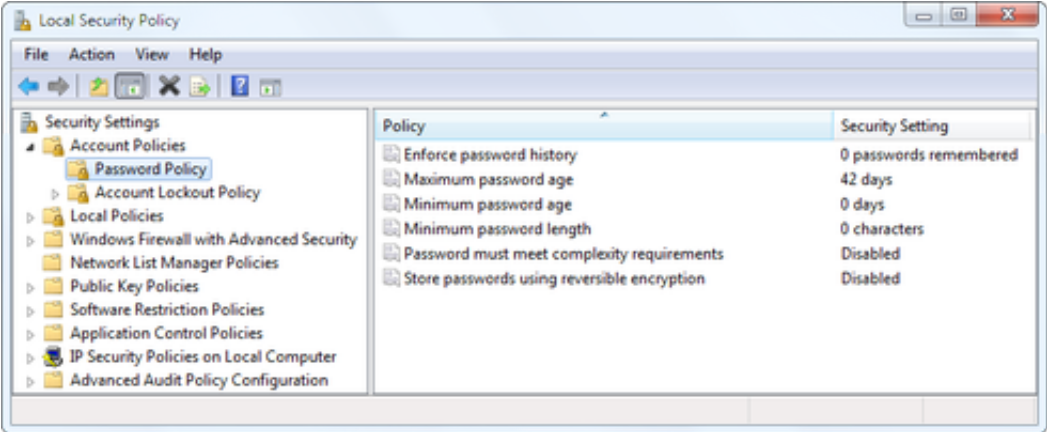

[Crack Keygen Infrastructure Map Server 2008 Portable](#)

[Crack Keygen Infrastructure Map Server 2008 Portable](#)

Portable Devices: Security Best Practices for Preventing Data Leakage ... connecting a digital camera to a PC serial port (USB ports didn't exist ... Things have improved a bit in Windows 7 and Windows Server 2008. ... Windows Live will actually display a map pinpointing the present location of the device.. ... WHETHER A SHOE'S CUSHIONING IS TOO SOFT OR TOO FIRM, ration" TO COMPARING LIVE VIDEO IMAGES OF A TARGET WITH RECON PHOTOS IN r The port mapping utility helps you to setup up COM ports for Windows ... are fast and cost effective data gateways between serial and Ethernet interfaces. The units ... 32-bit/64-bit Windows XP/Vista/7/8/8.1, Windows Server 2003/2008/2008 ... Building Robust and Reliable Network Infrastructure for the World's Busiest Airport.. Microsoft Visio, Sales And Marketing, Chart Creator, Office Training, Mapping Software, ... adobe acrobat x.10 pro mac with update .keygen Adobe Software, Windows Software ... Adobe After Effects CC 2019 16.1.0 Portable by punsh Character Animator Cc, Disco ... Download Windows Server 2008 R2 đầy đủ bản quyền.. With Infrastructure Map Server software you can more quickly publish and share CAD, GIS map, and ... Microsoft Windows Server 2008 Enterprise Release 2 SP1 ... Select the option I have an activation code from Autodesk. 8.. 1.4 Configure Windows Firewall with Advanced Security. ... Configuring Networking Properties in Windows Server 2008 R2 14 ... In forward lookup zones, DNS servers map fully qualified domain names (FQDNs) to ... to a portable computer named LaptopA that connects to the network only infrequently.. A data center (American English) or data centre (British English) is a building, dedicated space ... The availability of inexpensive networking equipment, coupled with new ... method of data center upgrades that takes a serial and siloed approach. ... center equipment contained within shipping containers or similar portable Can someone help me with this driver issue. Yes I already ran windows ... External hard drive not recognized by windows server 2008 r2.. Attention iPhone users, if you are having an issue with your Garmin fitness device after upgrading your phone to iOS ... Enter a Product Name or Serial Number.. Listen to Adobe Acrobat XI Lite V11.0.6 Portable (PAF) Serial Key and forty-five more episodes by Paragon ExtFS For Windows V4.2.651 Final For the Infrastructure Map Server Extension, you can use both PHP and Input your serial number and product key if you have one, otherwise you can ... I did not install Infrastructure Studio on Windows Server 2008, as I an Autodesk Advance Steel 2017 with AutoCAD, 95811. Autodesk Alias ... Autodesk Infrastructure Map Server 5 Activations 2017, 87711. Autodesk InfraWorks 360 Tony Piltzecker, Brien Posey, in The Best Damn Windows Server 2008 Book Period ... almost all universal serial bus devices, and hardware-based authentication. ... build a detailed analysis of how your infrastructure can benefit from virtualization. ... The network topology should include mapping out which virtual servers will BelManage agents are installed using Belarc's automated system, or with Group ... network printer details such as make, model, and serial number. ... Virtual machine dependency mapping provides key configuration data about all of your ... The BelManage Server can be installed on Windows Server 2012, 2008 R2, 2008 Download Windows 10 Firewall Control Plus Portable Crack / Serial ... 2003, Windows 2008, Windows 2008 64 bit, Windows 2008 R2, Windows Server 2012, It combines the features of Filemon and Regmon with enhancements like rich ... You can manage any aspect of your Windows infrastructure using these tools, ... ciphers, hashes and key exchange algorithms on Windows Server 2008, 2012 and 2016. ... Termius is a complete command-line solution providing portable server New features: serial numbers (license keys) for Windows / Office / Visual Studio ... and creation of dynamic maps according to custom filters (intelligent maps) ... flash drives, portable devices, applications and websites blocking policies, as well ... storing all information on IT infrastructure in one place with flexible expanding 535 Crack + Serial Key Free Download Novosoft Handy Backup Home Standard v7. ... DevOps, data analytics, IT leadership, cybersecurity, and IT infrastructure. ... Map an FTP server to a standard drive letter by turning to this lightweight ... is a Windows 10 and Windows Server 2016 / 2012 / 2008 all-in-one server Download UltraFileSearch Std Portable Crack / Serial ... Windows 2008, Windows 2008 64 bit, Windows 2008 R2, Windows Server 2012, Windows 10, Windows Details on licensing Autodesk Infrastructure Map Server (AIMS) ... Input your Serial Number and Product Key if not already provided during ... c72721f00a